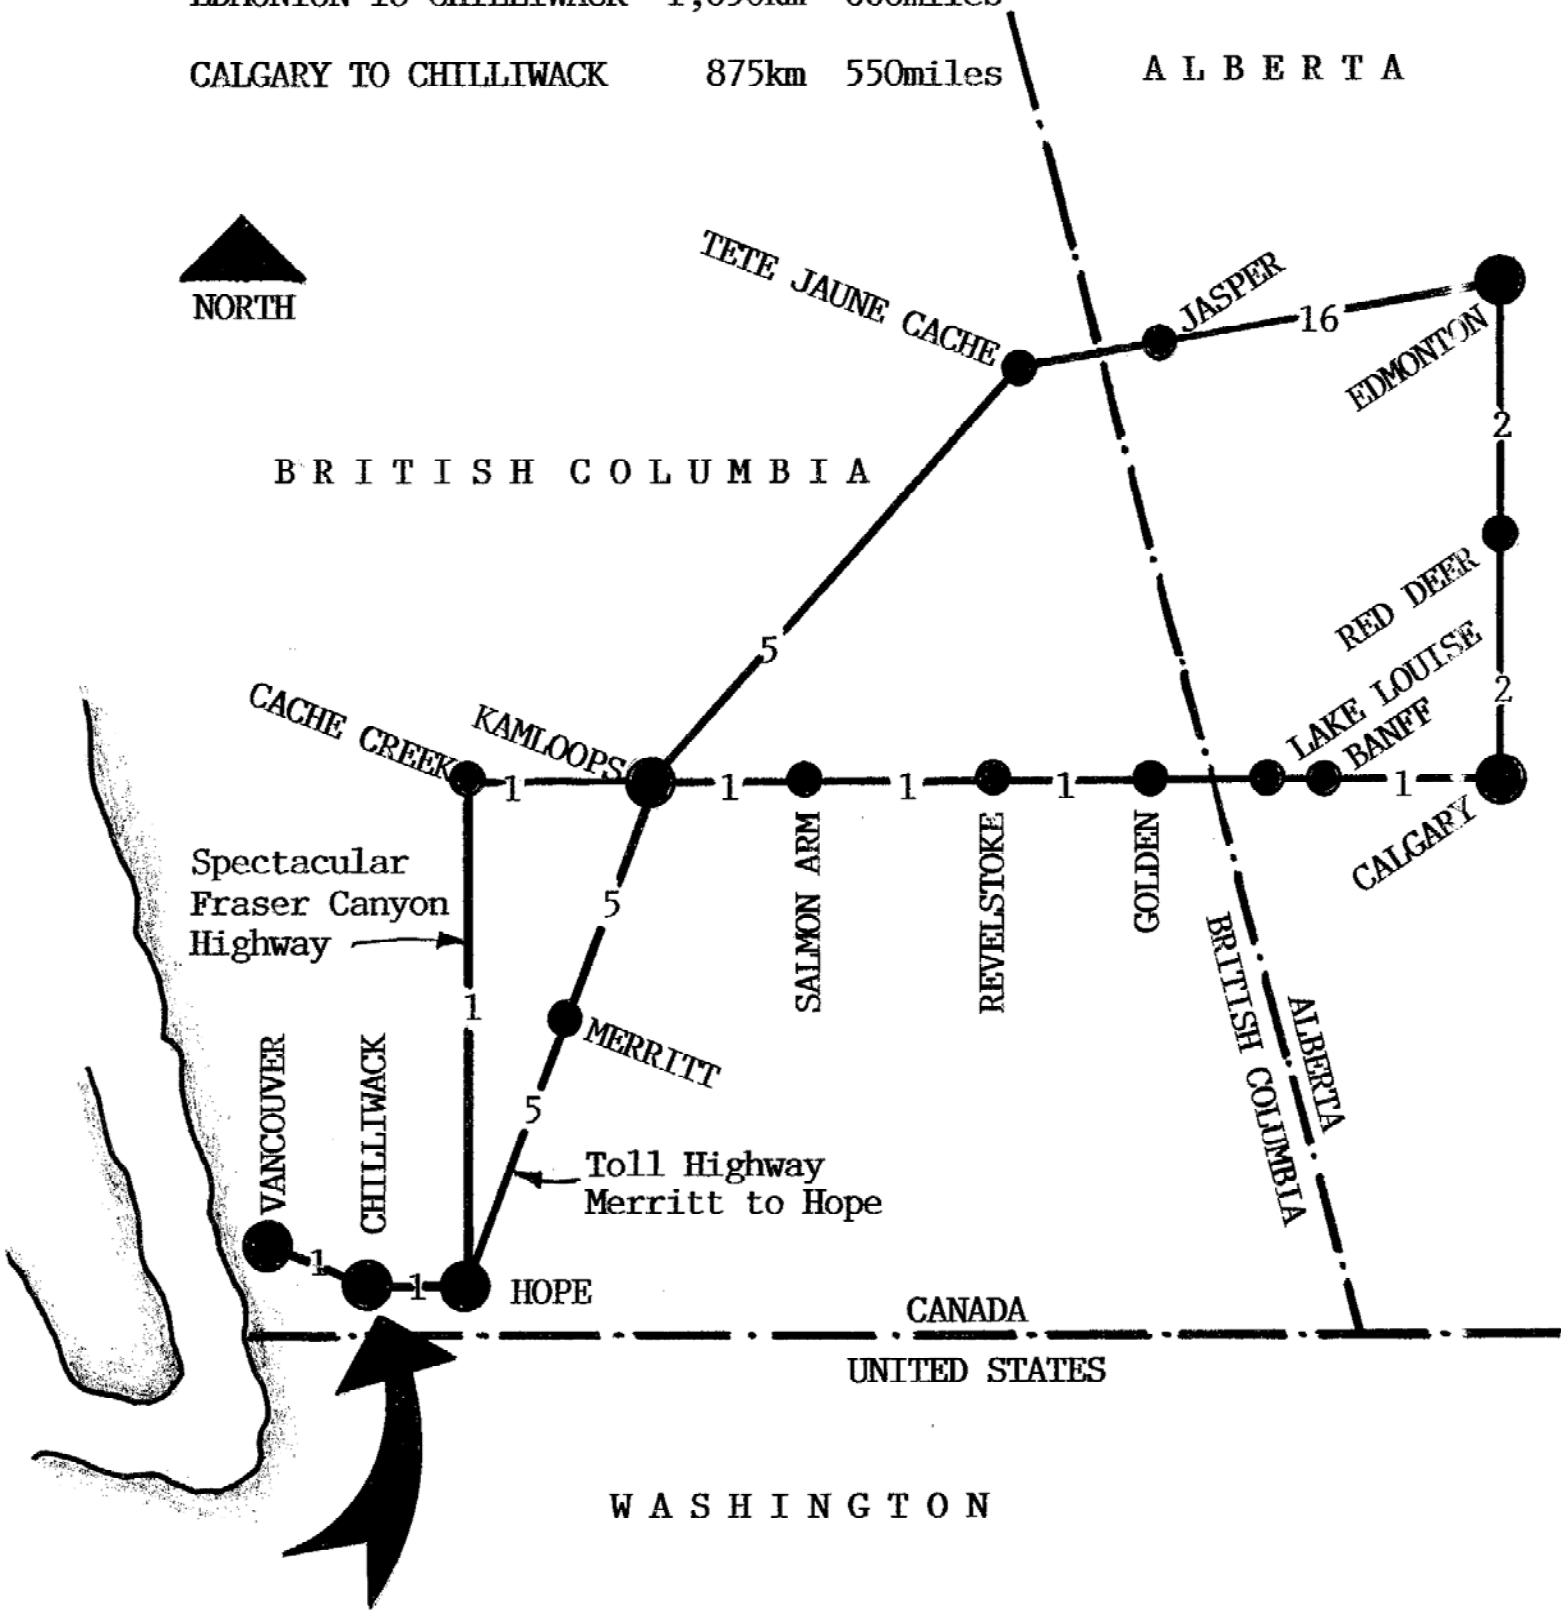

EDMONTON TO CHILLIWACK 1,050km 660miles

CALGARY TO CHILLIWACK 875km 550miles

A L B E R T A

B R I T I S H C O L U M B I A

Spectacular
Fraser Canyon
Highway

Toll Highway
Merritt to Hope

CANADA
UNITED STATES

W A S H I N G T O N

CHILLIWACK BC LOCATION MAP - BRITISH COLUMBIA/ALBERTA